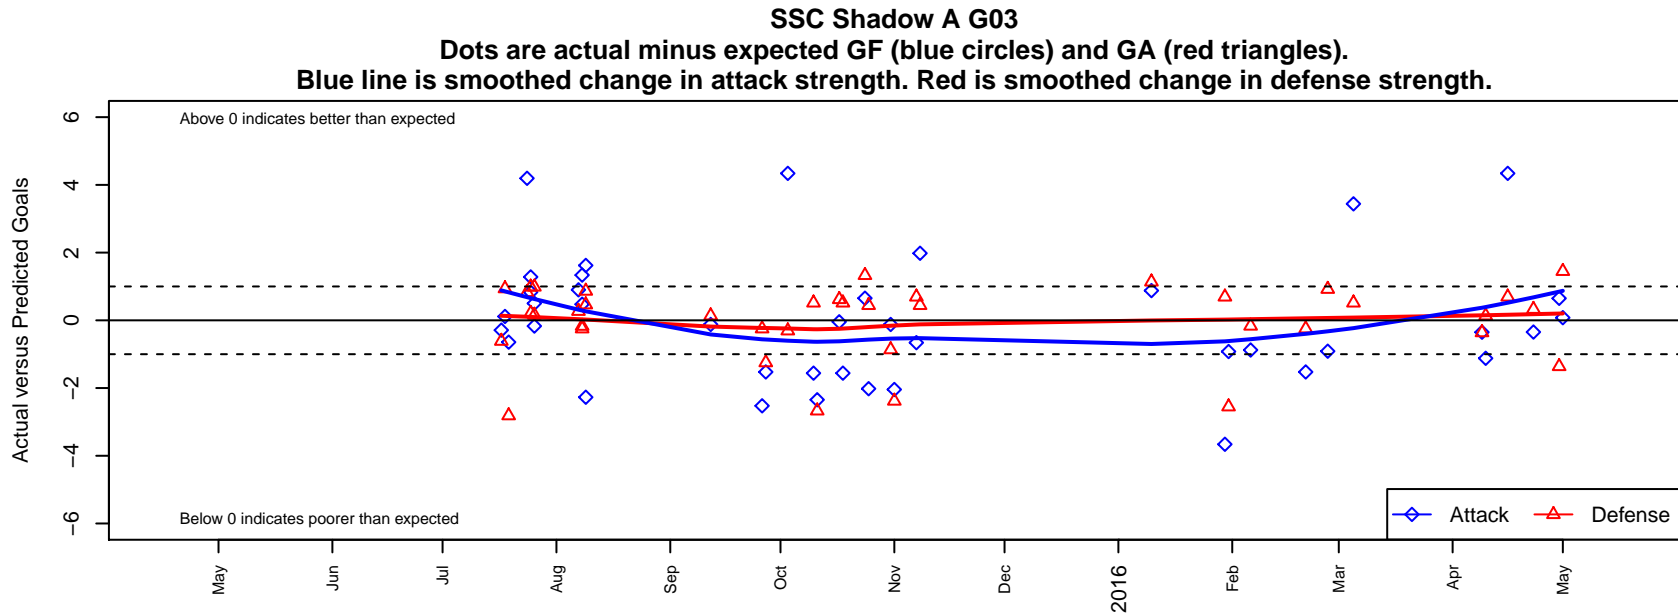

## SSC Shadow A G03

Spokane SC Shadow  
 Spokane, WA  
 G03 total strength=901  
 attack=1.71 defense=1.18  
 fall league = RCL G03 Div 3  
 spr league = Win RCL G03 Div 3  
 notes= Moon 2015

alt names used:  
 SSC Shadow G03-A  
 SSC SHADOW G03A KEVIN (WA)  
 SSC SHADOW G03A TEAM (WA)  
 SSC SHADOW U12G A TEAM (WA)  
 SSC Shadow G03-A  
 SSC Shadow G03-A

**attack and defense variance (black dot)  
relative to other teams  
and top 10 in region**

**attack and defense rating  
relative to others at age  
and all opponents in last 13 months**

**Performance relative to 13 month average**