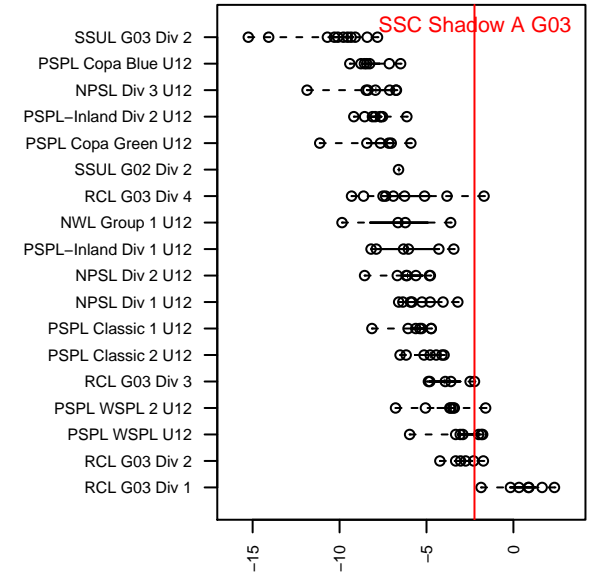

## SSC Shadow A G03

Spokane SC Shadow  
 Spokane, WA  
 G03 total strength=901  
 attack=1.71 defense=1.18  
 fall league = RCL G03 Div 3  
 spr league = Win RCL G03 Div 3  
 notes= Moon 2015

alt names used:  
 SSC Shadow G03-A  
 SSC SHADOW G03A KEVIN (WA)  
 SSC SHADOW G03A TEAM (WA)  
 SSC SHADOW U12G A TEAM (WA)  
 SSC Shadow G03-A  
 SSC Shadow G03-A

**attack and defense variance (black dot)  
relative to other teams  
and top 10 in region**

**attack and defense rating  
relative to others at age  
and all opponents in last 13 months**

**Performance relative to 13 month average**